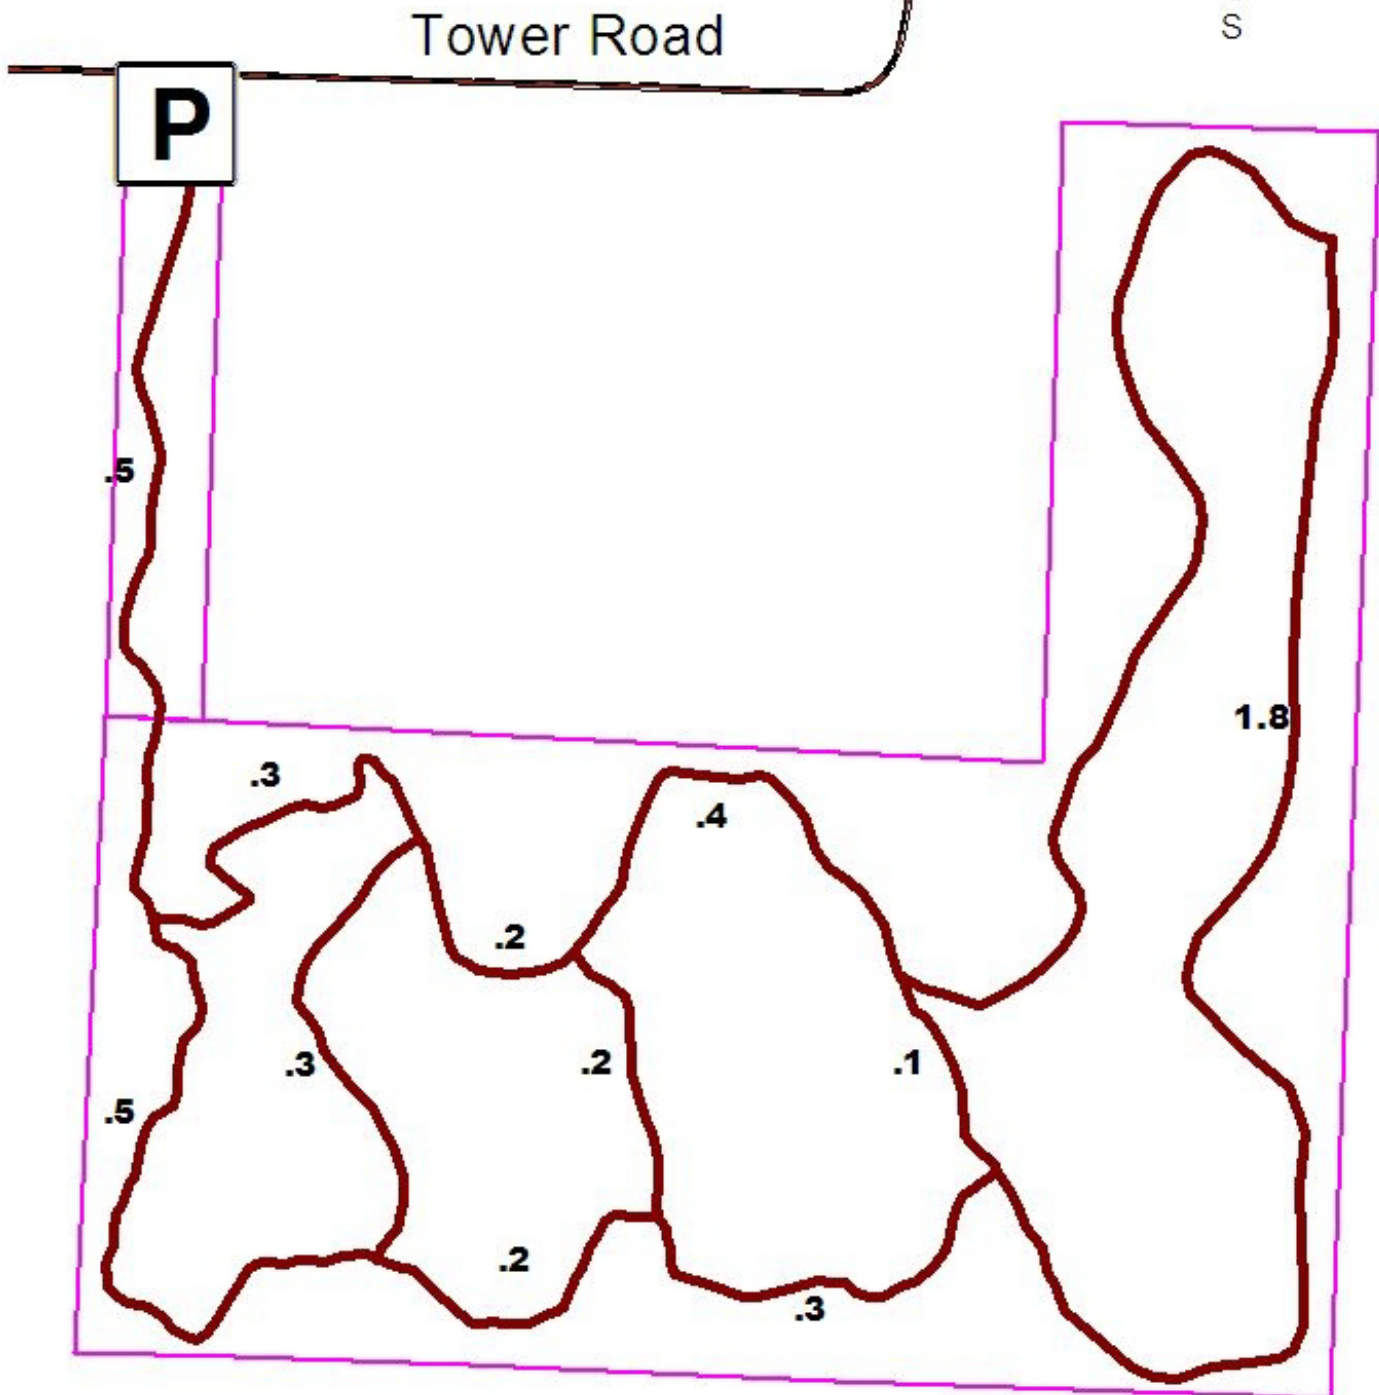

Mountain View Recreation Area Hiking/Equestrian/Cross Country Ski Trails

Trail Length = 4.8 km (3.0 miles)

Trail measurements are in kilometers

Classic and Skate ski

FROM DETROIT LAKES: From Highway 10 east, turn on Highway 54, then left on Tower Road for 1.5 miles.