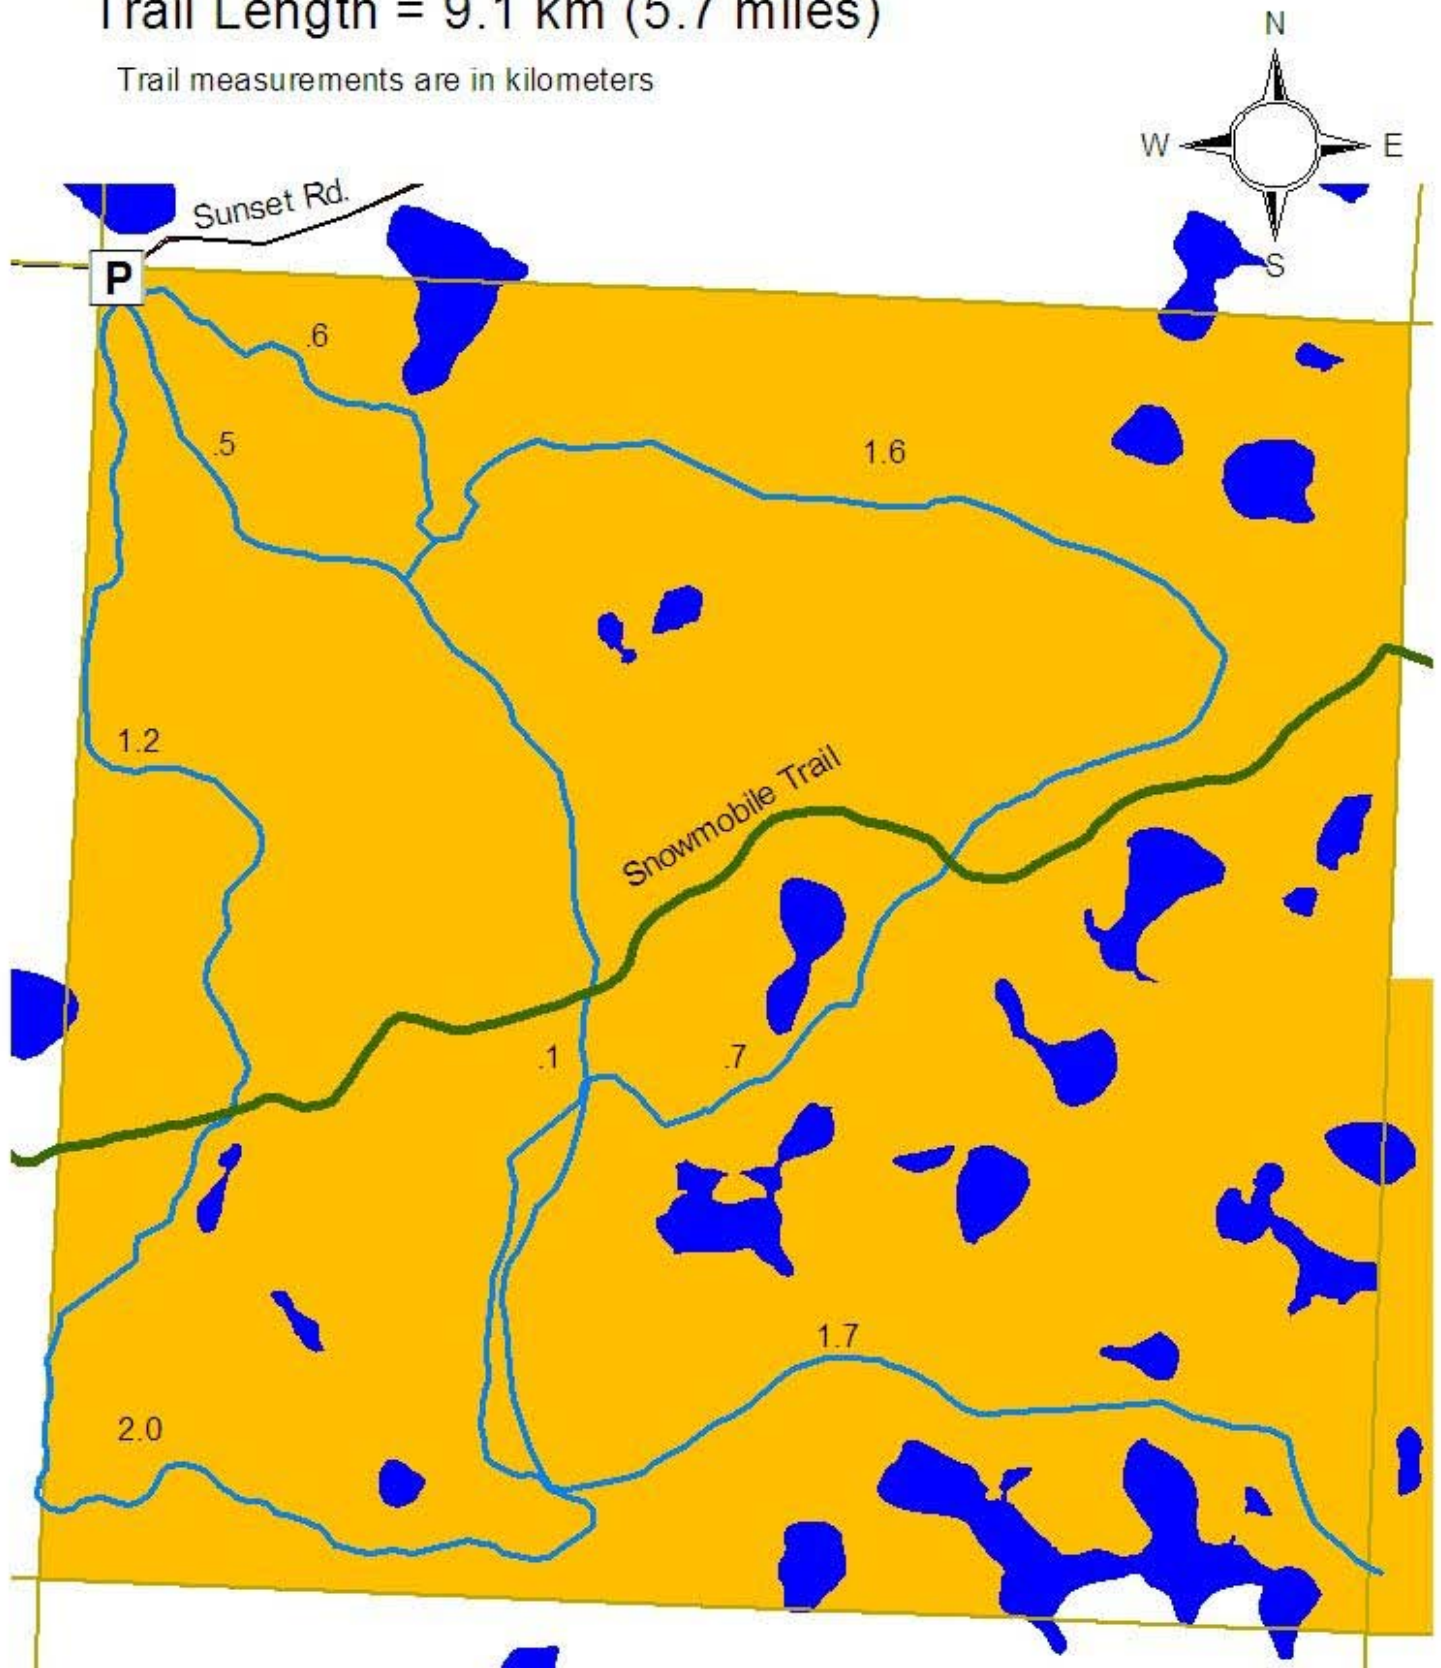

Minnesota Department of Natural Resources Pickerel Lake Cross Country Ski Trails

Trail Length = 9.1 km (5.7 miles)

Trail measurements are in kilometers

FROM DETROIT LAKES: East on Highway 34 for one mile, then north on Highway 25 for four miles.