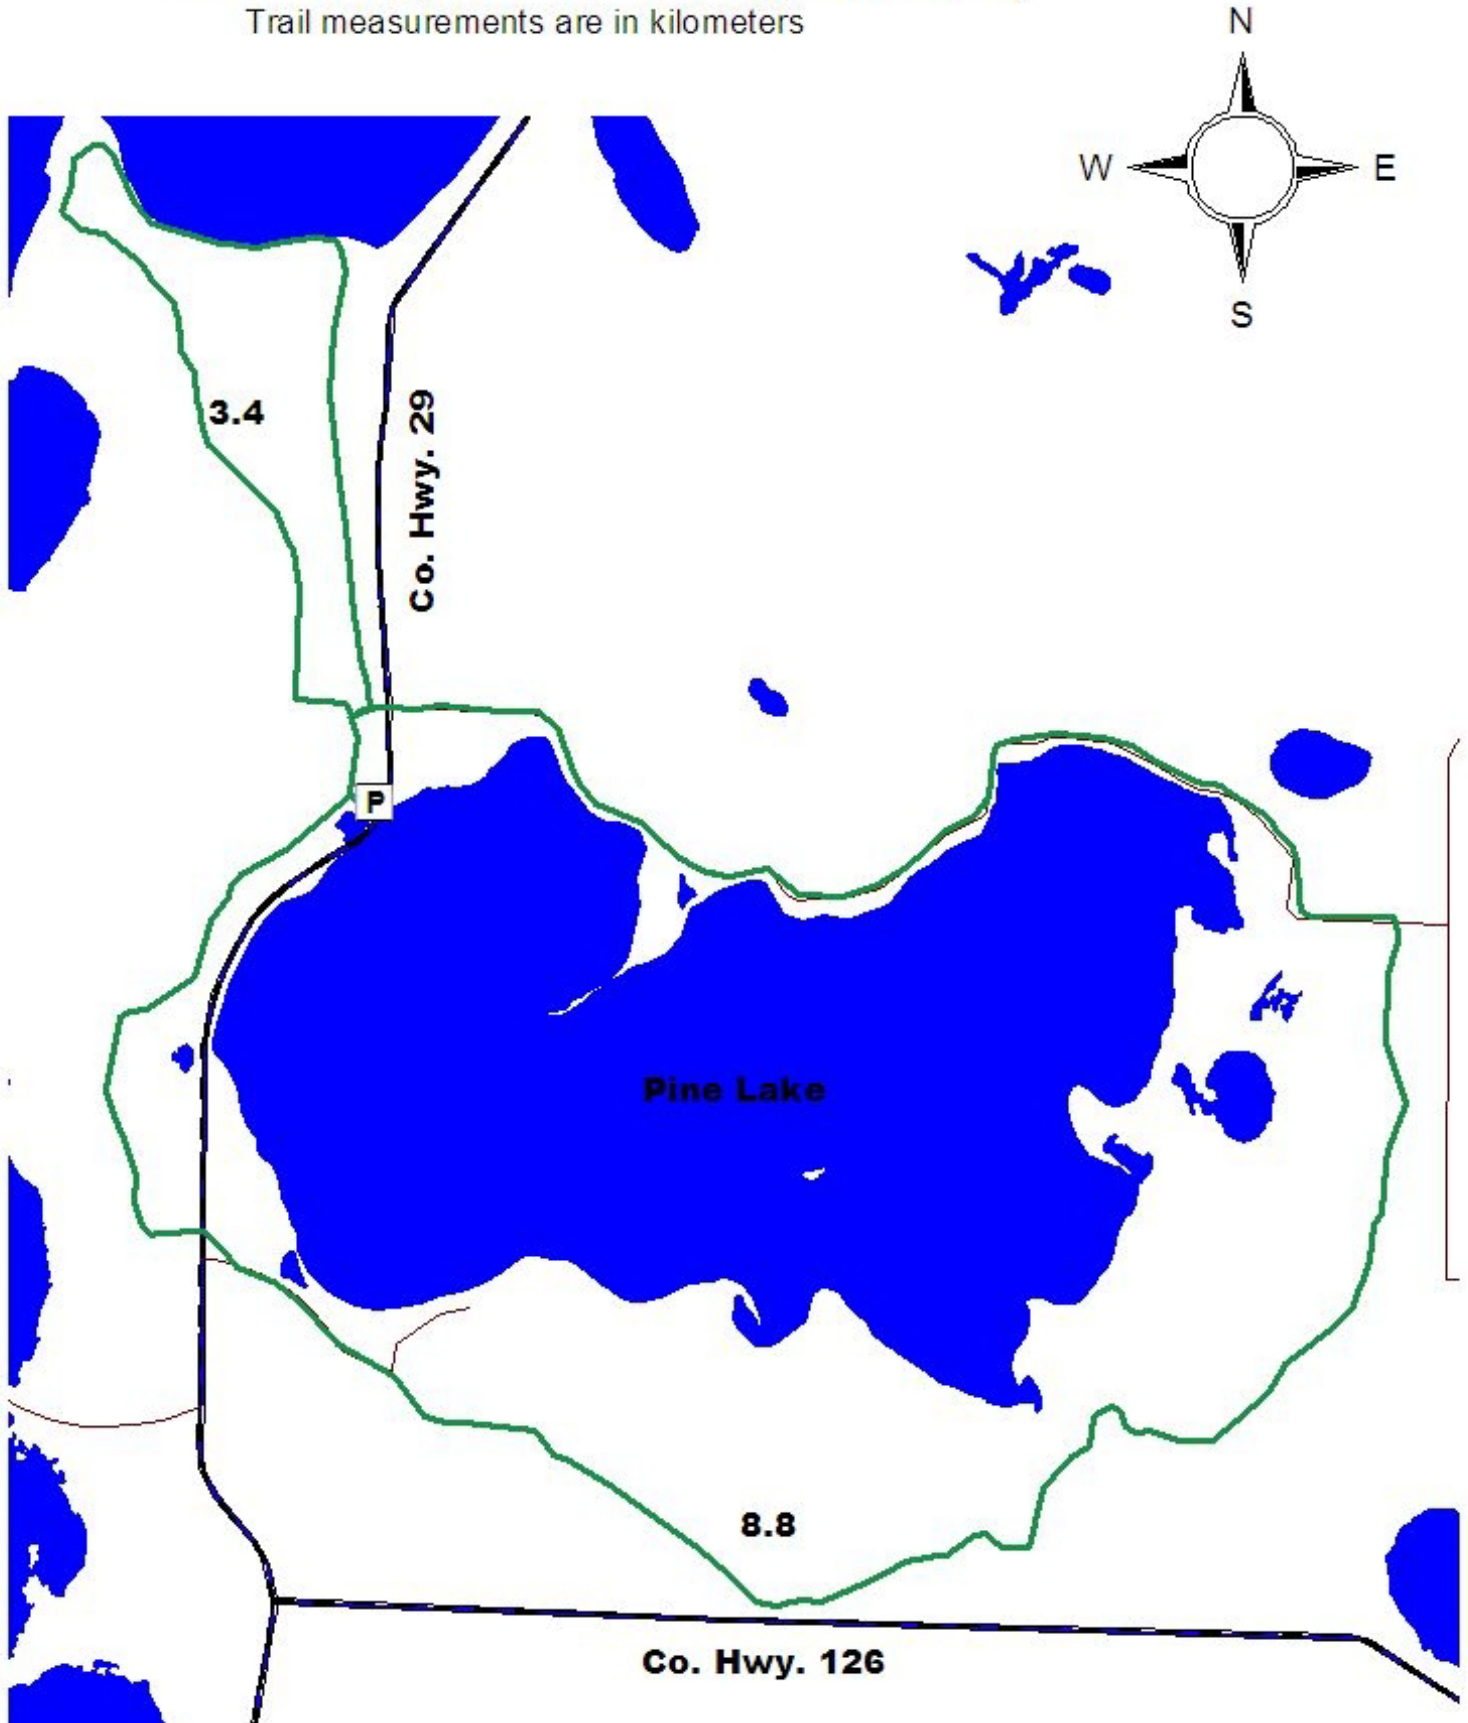

Tamarac National Wildlife Refuge Pine Lake Cross Country Ski Trails

Trail Length = 12.2 km (7.5 miles)

Trail measurements are in kilometers

From Detroit Lakes: East on Highway 34 for 8 miles, turn north on County Highway 29 for 6 miles.